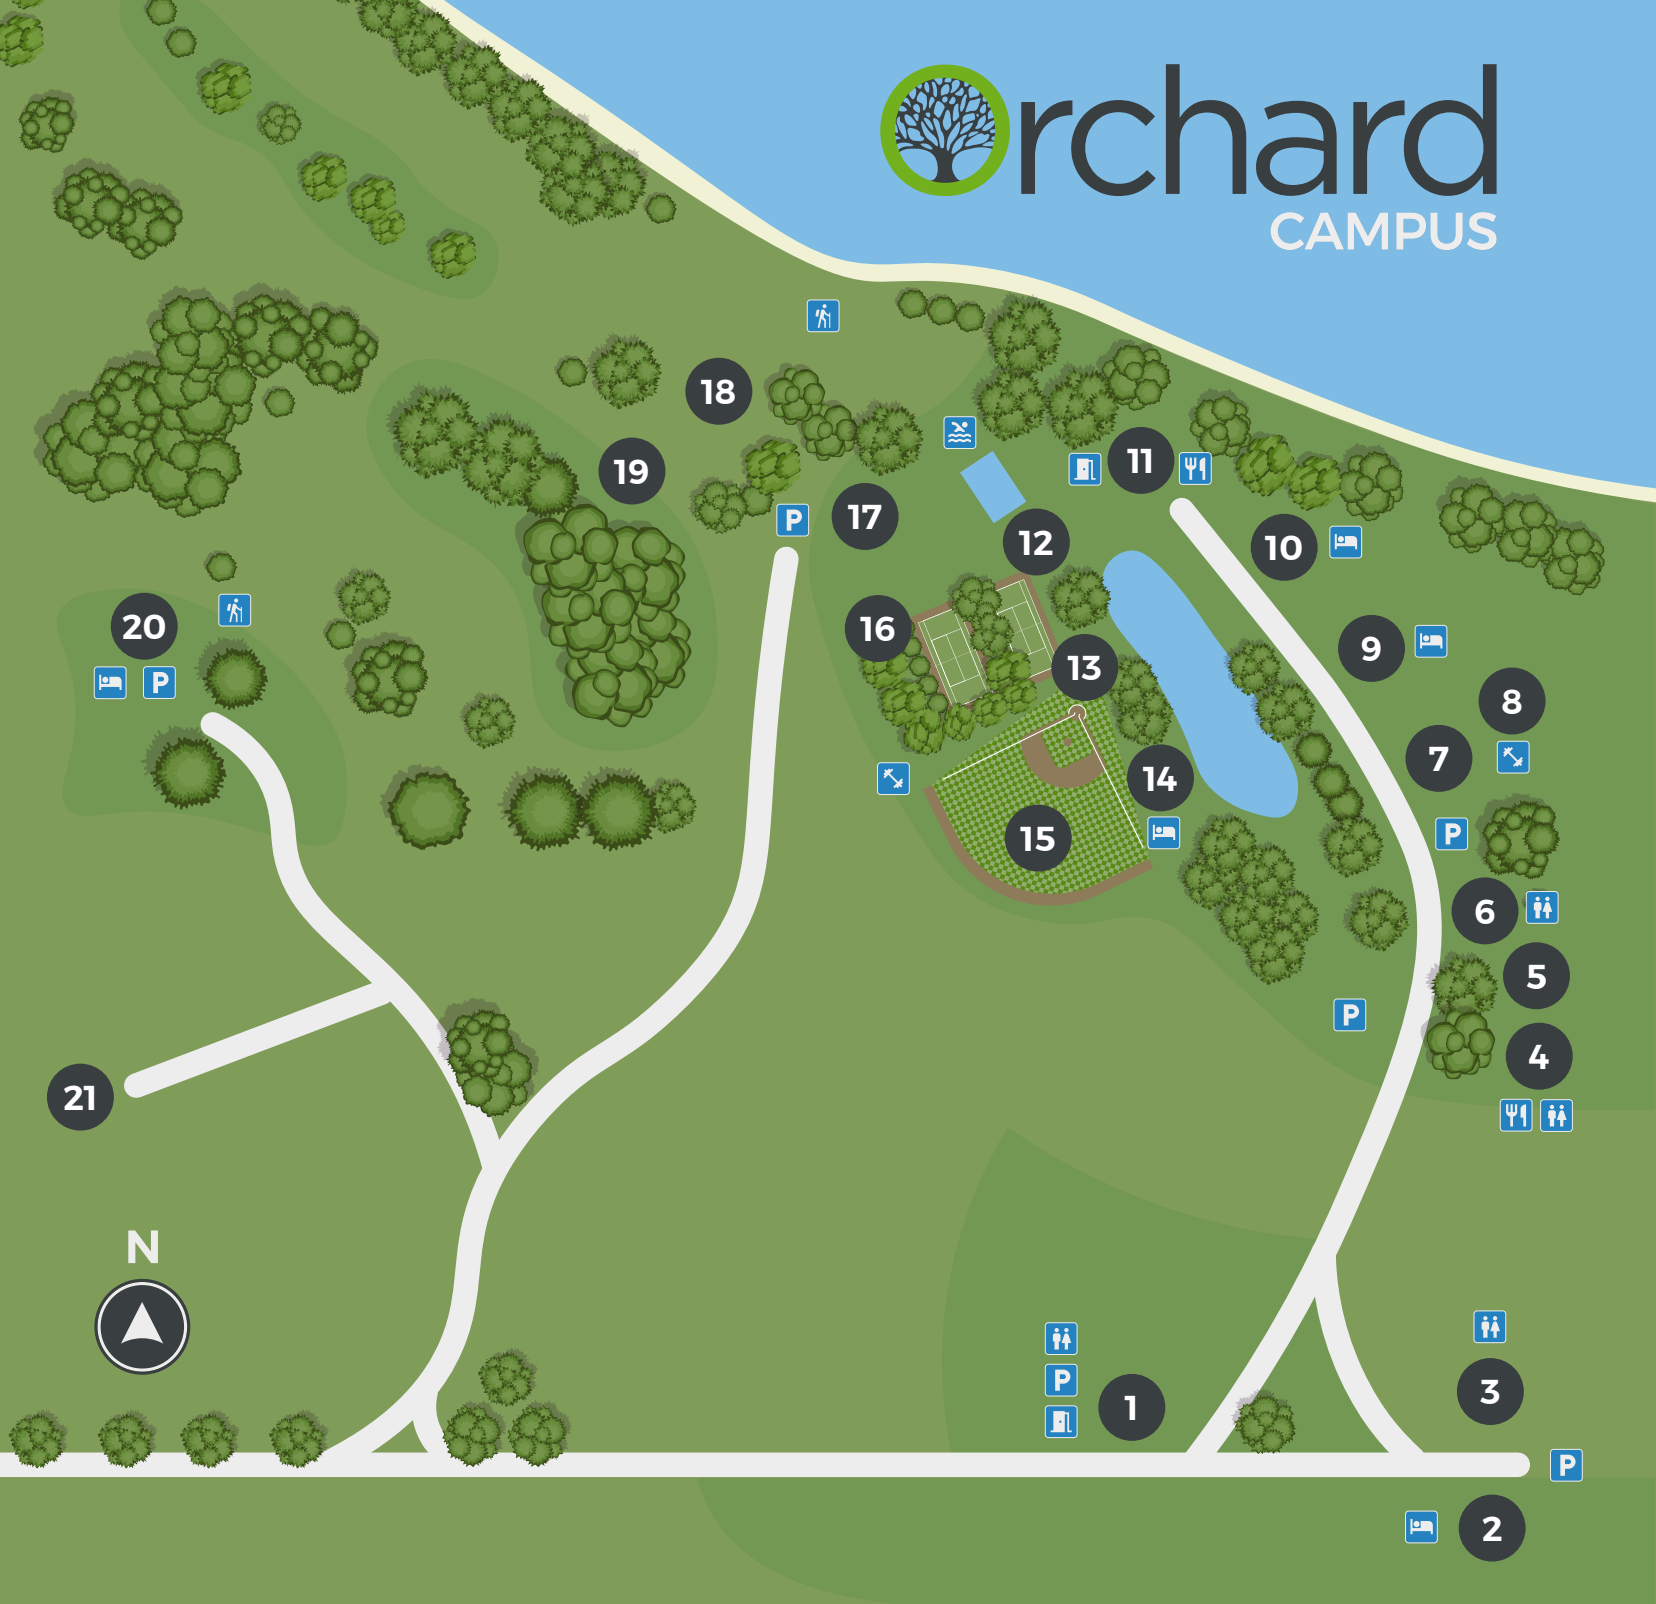

Orchard

CAMPUS

- | | | |
|---|-----------------------------|---------------------------|
| 1 The Barn | 8 Gym | 15 Orchard Field |
| 2 Vidalia | 9 Bluebonnet | 16 Tennis Courts |
| 3 IOP Building | 10 The Lodge | 17 Brandy's Office |
| 4 Dining Hall | 11 Harvest | 18 Brazos/Sun Room |
| 5 Detox Facility | 12 Manger & Pool | 19 Admin Office |
| 6 Admissions/Dan's Office/
Stable | 13 Operations Office | 20 Luckenbach |
| 7 Great Room | 14 Ponderosa | 21 Owner's Cottage |

	Parking
	Restrooms
	Food and Dining
	Residence
	Meeting Space
	Walking Trails
	Fitness
	Swimming